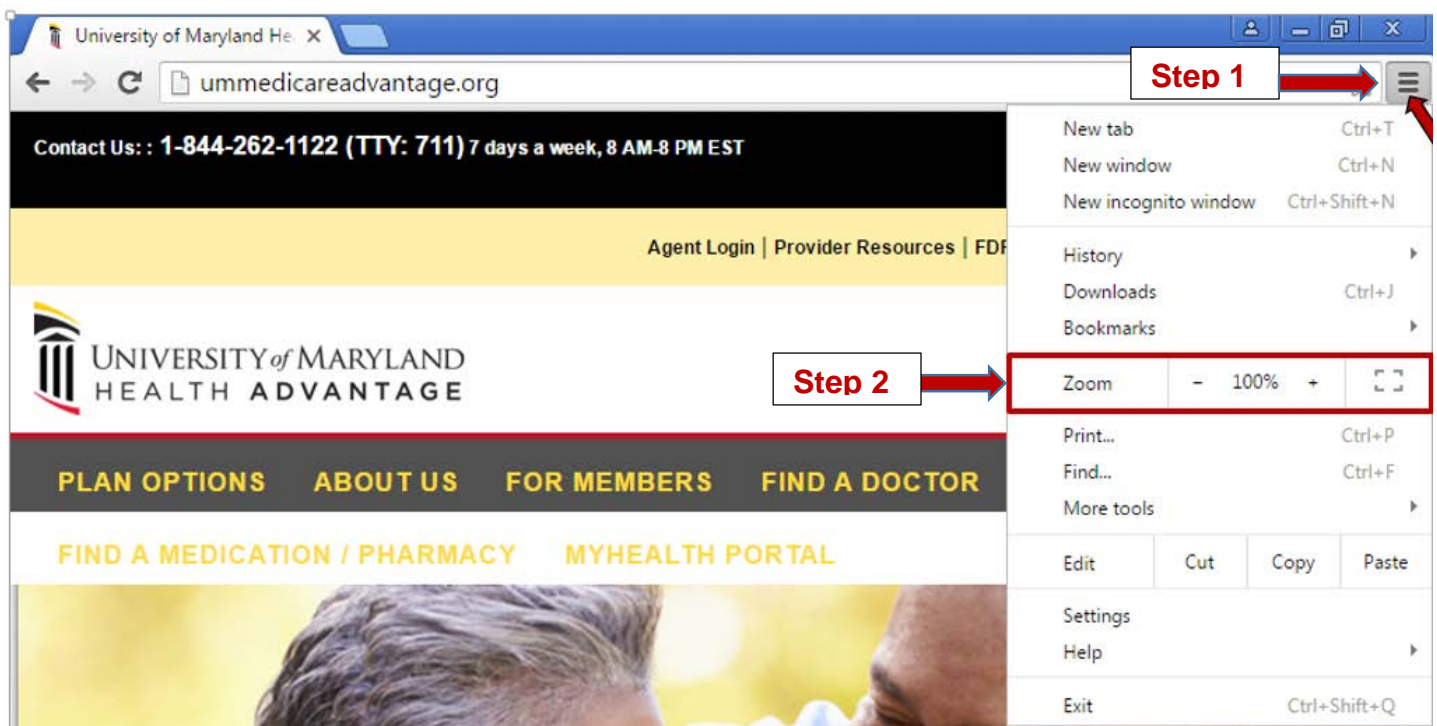

How to zoom in and out of a website

Using Google Chrome

Step 1: Click the gray button on the right side of your screen. (This button is usually right under the button.) The menu will open and you will be able to use the zoom function in the middle.

Step 2: Use the button to zoom out and the button to zoom in.